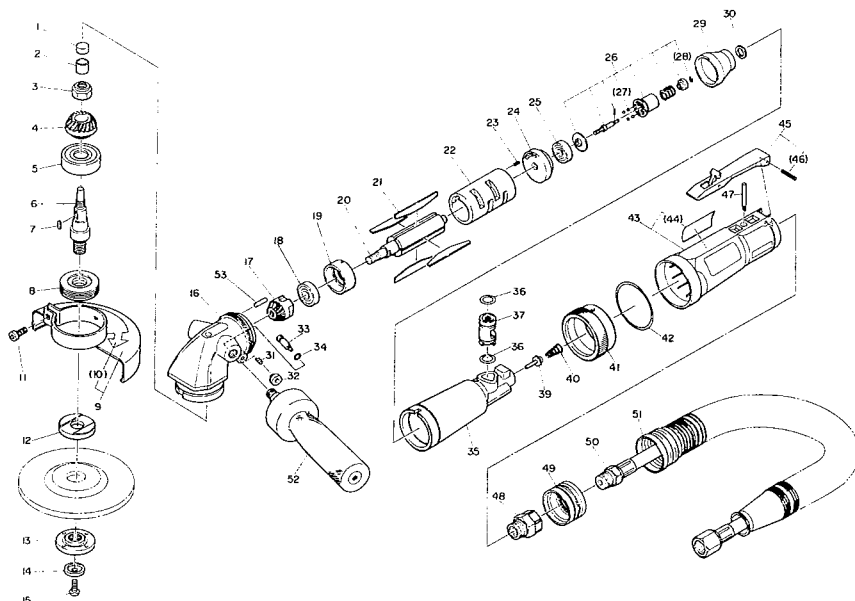

# MYTON MAG-50 ASSEMBLY AND PARTS LIST

The part numbers with ( ) are included in the Ass'y parts written above them.

No.	Part No.	Part Name	Q'ty	Price
1	TQ04100	Bearing Cover	1	
2	TQ04099	Needle Bearing HK0810	1	
3	TQ04107	Hex. Nut M10 U Nut	1	
4	TQ04415	Gear 1.25X29	1	
5	TP04201	Ball Bearing 6302ZZ	1	
6	TQ04105	Spindle	1	
7	TQ04106	Parallel Key Both Ends Round 4X4X8	1	
8	TB03202	Bearing Set Screw Ass'y	1 set	
9	TB04573	Wheel Guard Ass'y	1 set	
10	(TQ04121)	Label Warning for Wheel Guard	1	
11	(TQ10953)	Hex. Socket Screw 6X18	1	
12	TQ04123	Driving Flange	1	
13	TQ04124	Outer Flange	1	
14	TQ04139	Washer 6.3X21X4.5	1	
15	TP14688	Hex. Socket Button Head Screw 6X15	1	
16	TQ06043	Gear Head	1	
17	TQ04414	Pinion 1.25X19	1	
18	TP00498	Ball Bearing 6001ZZ	1	
19	TQ04091	End Plate B	1	
20	TQ04087	Rotor	1	
21	TB03297	Blade Ass'y (4 pcs.)	1 set	
22	TQ04088	Cylinder	1	
23	TP04061	Spring Pin 3X6	1	
24	TQ04090	End Plate A	1	
25	TP00468	Ball Bearing 608ZZ	1	
26	TB03198	Governor Ass'y	1 set	
27	(CP01181)	Ball 5/32	4	
28	(TP14930)	Retaining Ring E ETW-2.3	1	
29	TQ04097	Governor Cover	1	
30	TQ04110	Washer 9X14X2.2	1	

No.	Part No.	Part Name	Q'ty	Price
31	TQ04103	Spring 0.6X8.3X13.75	1	
32	TQ04104	Lock Button	1	
33	TQ04101	Spindle Lock	1	
34	TQ04102	O-Ring SS-060	1	
35	TQ04109	Housing	1	
36	TP11998	O-Ring P-12	2	
37	TQ04111	Adjust Valve	1	
39	TB03205	Throttle Valve Ass'y	1 set	
40	CP00876	Valve Spring	1	
41	TQ04112	Lock Ring	1	
42	TP06625	O-Ring G-45	1	
43	TB03204	Grip Tube Ass'y	1 set	
44	(TQ04114)	Label Warning	1	
45	TB01388	Throttle Lever Ass'y	1 set	
46	(TP00460)	Spring Pin 3X22	1	
47	TQ04115	Throttle Pin	1	
48	TQ04119	Busing M16XRc3/8	1	
49	TQ04130	Exhaust Hose Mount	1	
51	TQ04129	Exhaust Hose	1	
53	TP12618	Needle Roller 3X11.8	1	

## ACCESSORIES

50	TB03208	Air Hose Sub Ass'y	1 set	
	TB03209	Exhaust Hose Ass'y	1 set	
52	TB03216	Side Handle Ass'y	1 set	
	TP01939	Hex. Socket Screw Key 4	1	
	TQ04125	Pin Face Wrench	1	
	TQ02350	Bushing PT3/8XNPT3/8	1	
	TQ02364	Instruction Manual	1	